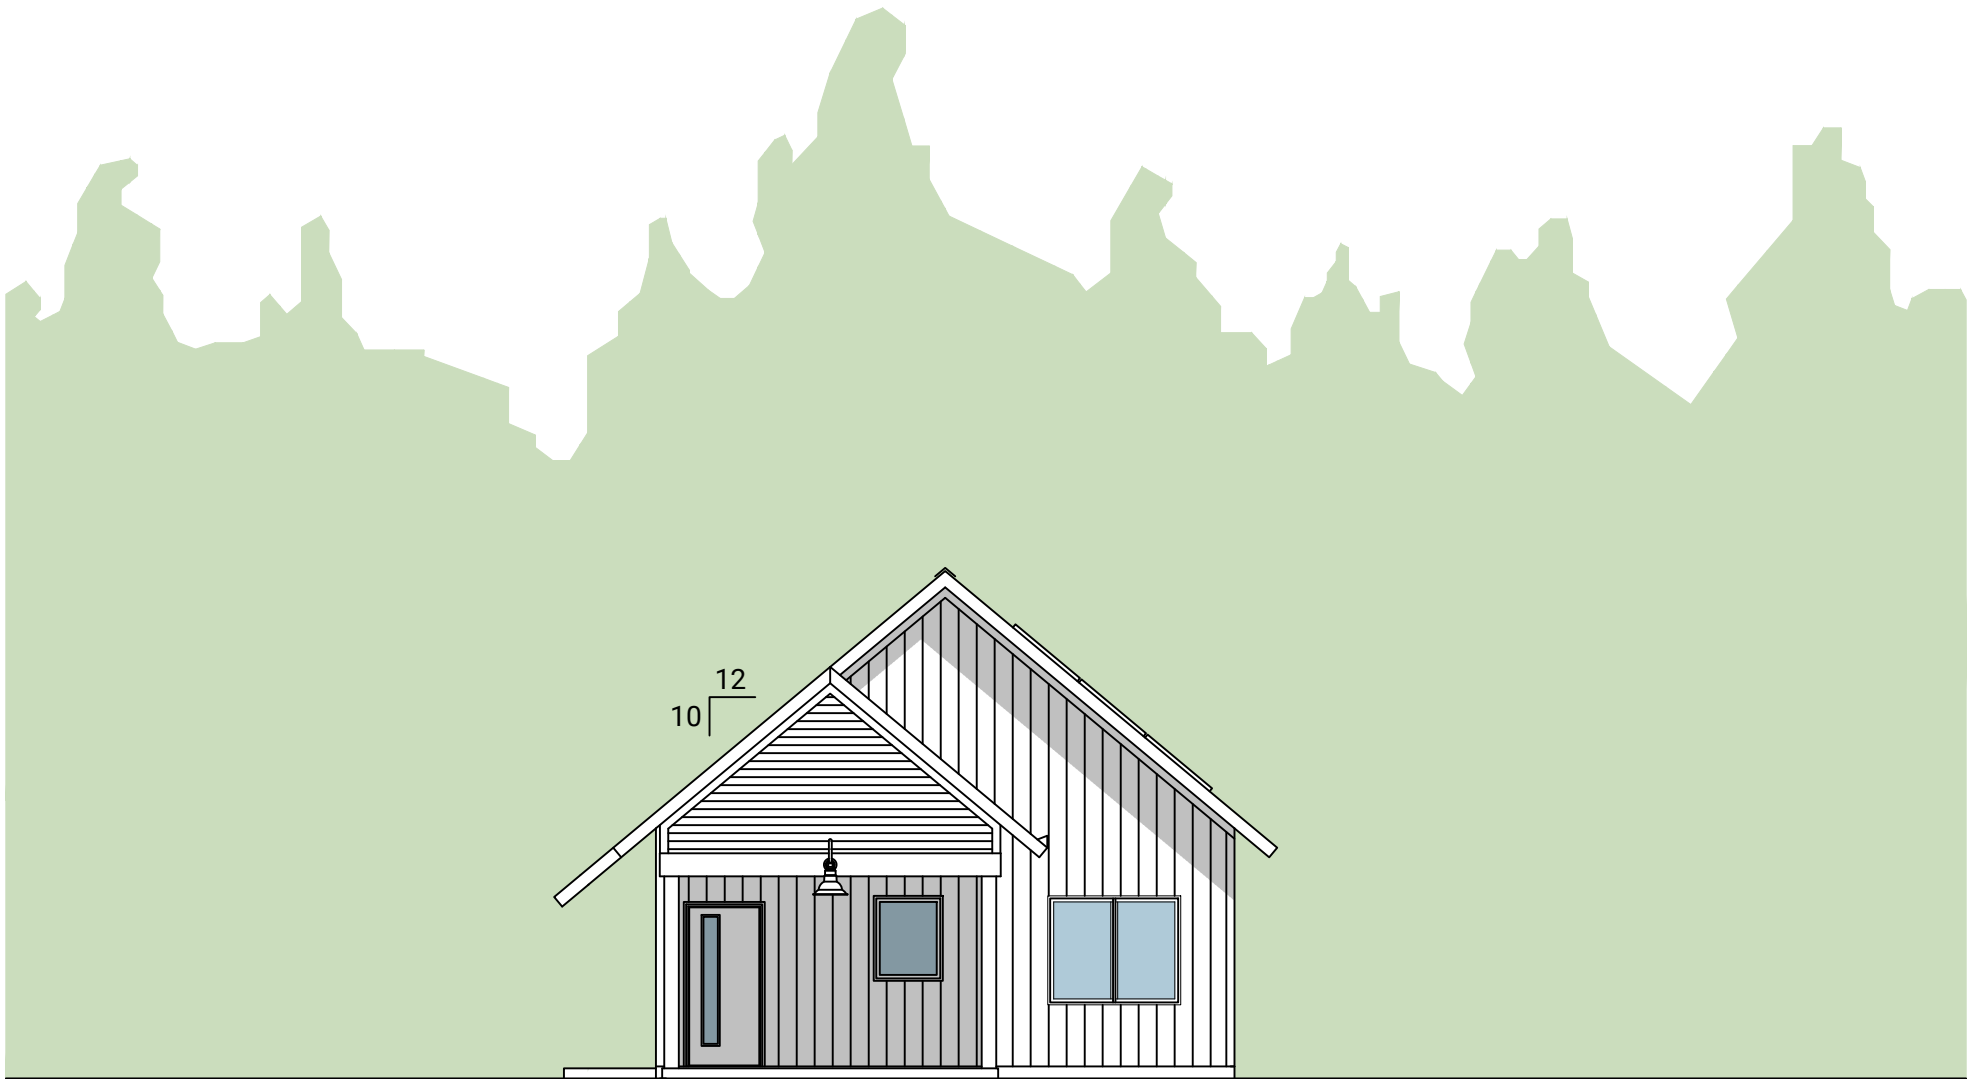

First Floor Plan

1344 square feet

JUST HOUSING

Evergreen 24

just-housing.org | info@just-housing.org | 218-722-4323 | Just Housing SBC c 2023

Floor Plan

**JUST
HOUSING**

Evergreen 24

West Elevation

just-housing.org | info@just-housing.org | 218-722-4323 | Just Housing SBC c 2023

**JUST
HOUSING**

Evergreen 24

South Elevation

just-housing.org | info@just-housing.org | 218-722-4323 | Just Housing SBC c 2023

North Elevation