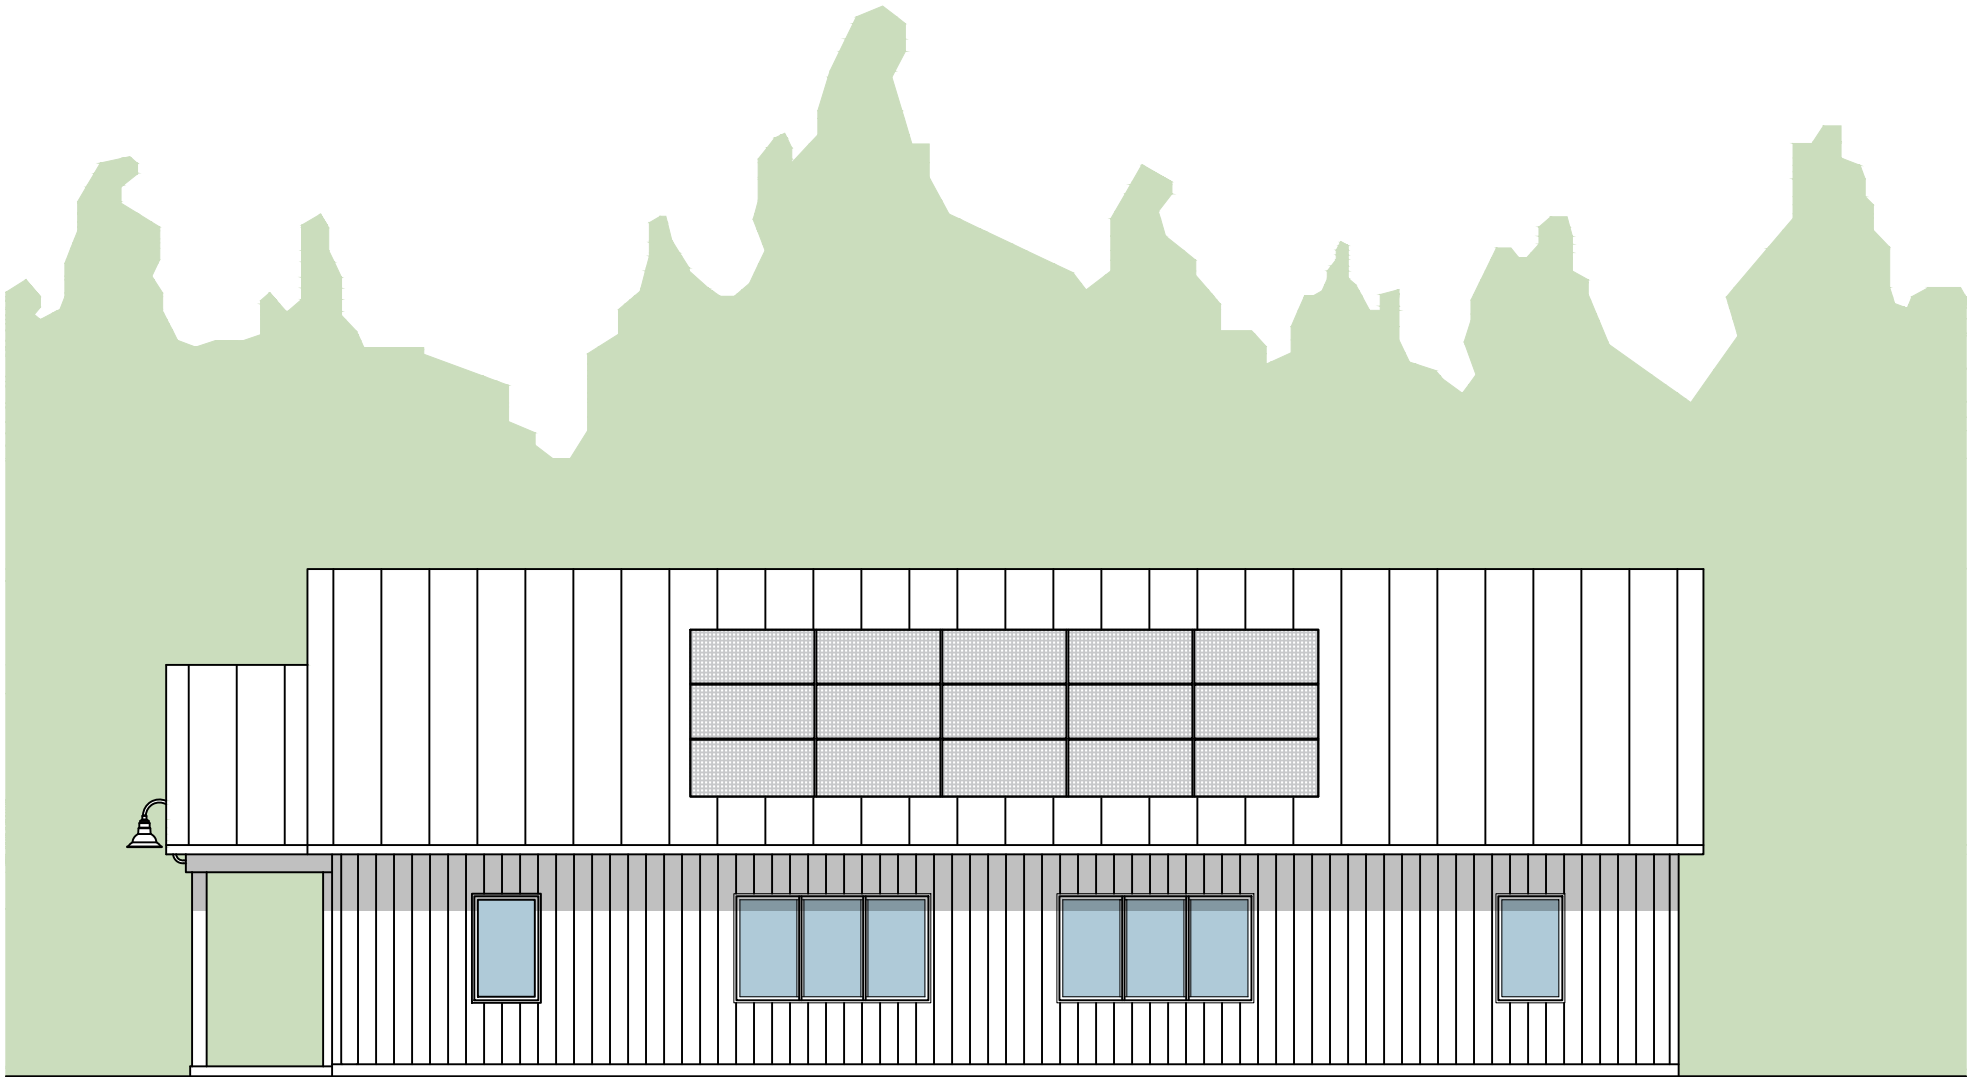

First Floor Plan

1344 square feet

JUST HOUSING

Evergreen 24

just-housing.org | info@just-housing.org | 218-722-4323 | Just Housing SBC c 2023

Floor Plan

**JUST
HOUSING**

Evergreen 24

West Elevation

just-housing.org | info@just-housing.org | 218-722-4323 | Just Housing SBC c 2023

**JUST
HOUSING**

Evergreen 24

South Elevation

just-housing.org | info@just-housing.org | 218-722-4323 | Just Housing SBC c 2023

North Elevation