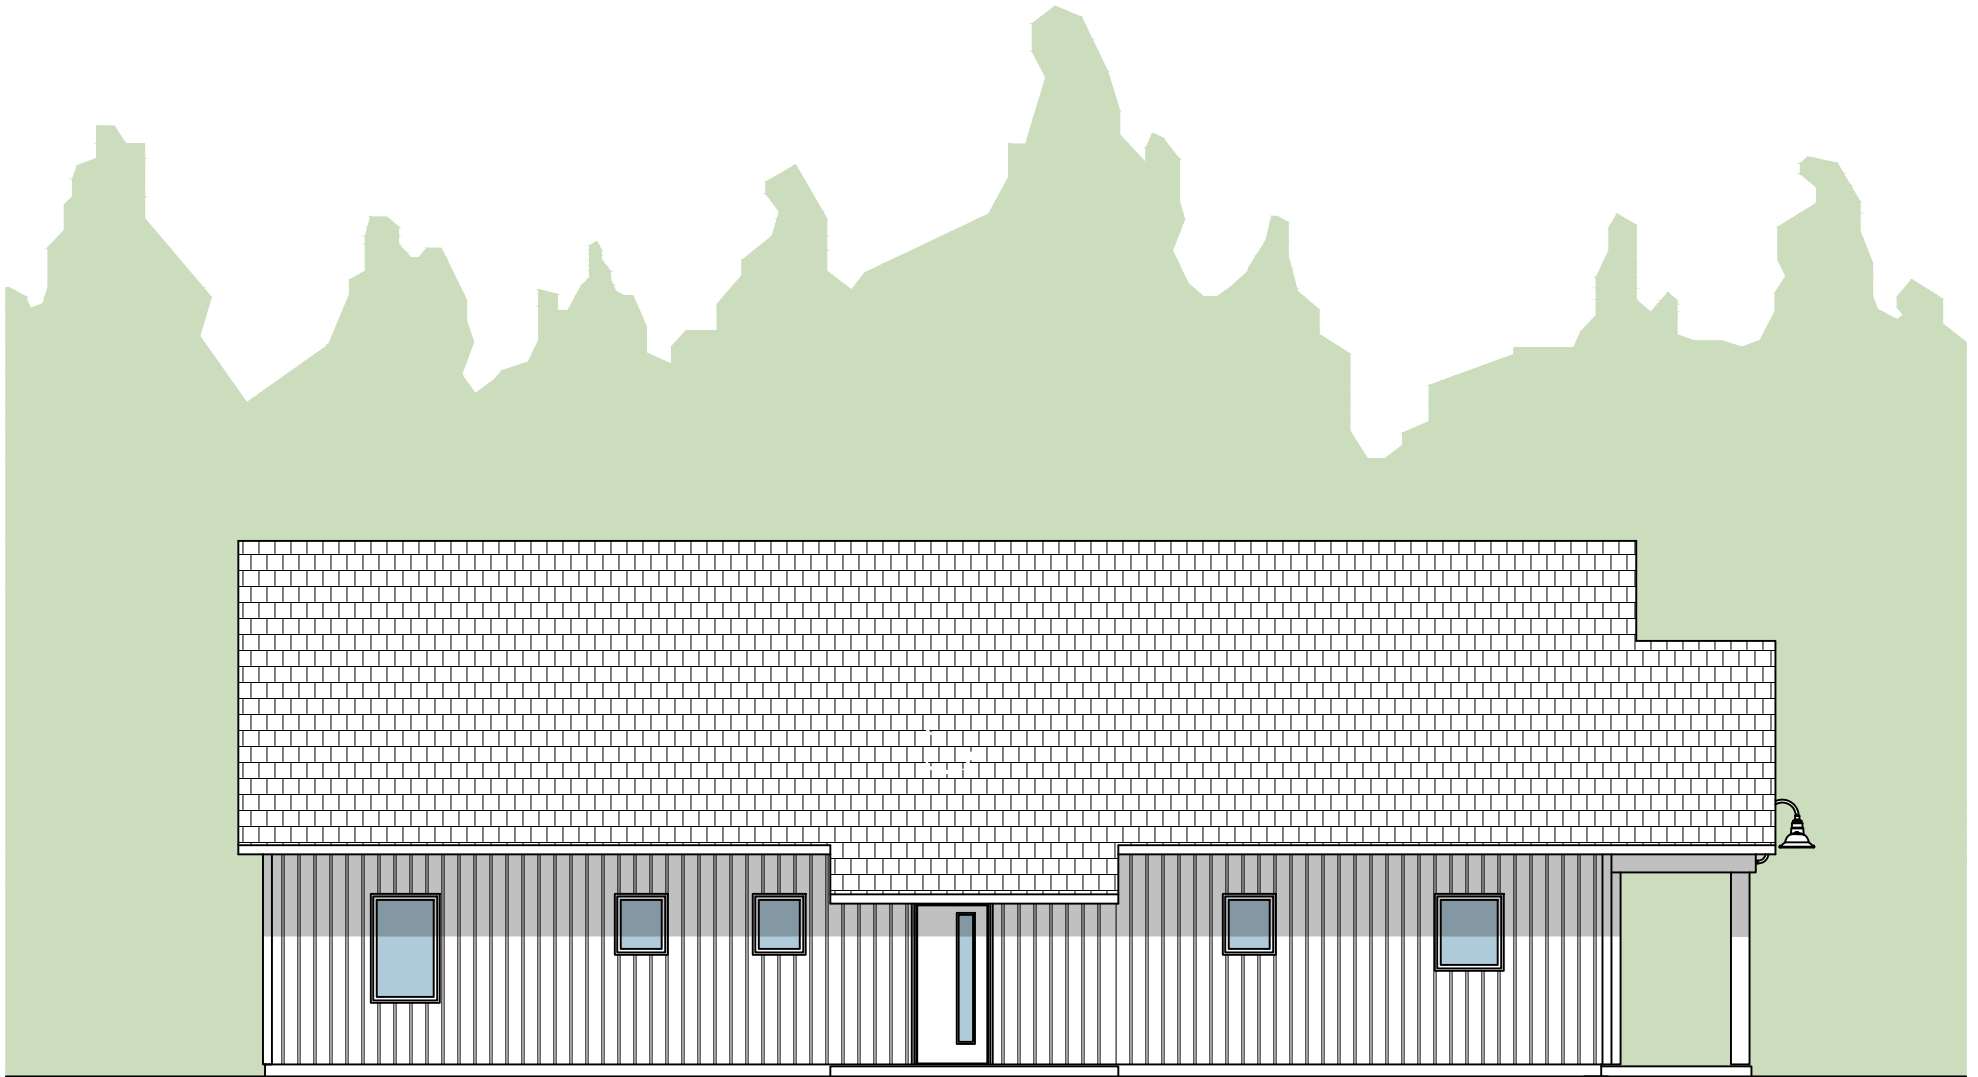

First Floor Plan

1494 square feet (26'-8"x56'-0")

**JUST
HOUSING**

Evergreen West

just-housing.org | info@just-housing.org | 218-722-4323 | Just Housing SBC c 2022

Floor Plan

**JUST
HOUSING**

Evergreen West

East Elevation

just-housing.org | info@just-housing.org | 218-722-4323 | Just Housing SBC c 2022

**JUST
HOUSING**

Evergreen West

South Elevation

just-housing.org | info@just-housing.org | 218-722-4323 | Just Housing SBC c 2022

**JUST
HOUSING**

Evergreen West

West Elevation

just-housing.org | info@just-housing.org | 218-722-4323 | Just Housing SBC c 2022

**JUST
HOUSING**

Evergreen West

North Elevation

just-housing.org | info@just-housing.org | 218-722-4323 | Just Housing SBC c 2022