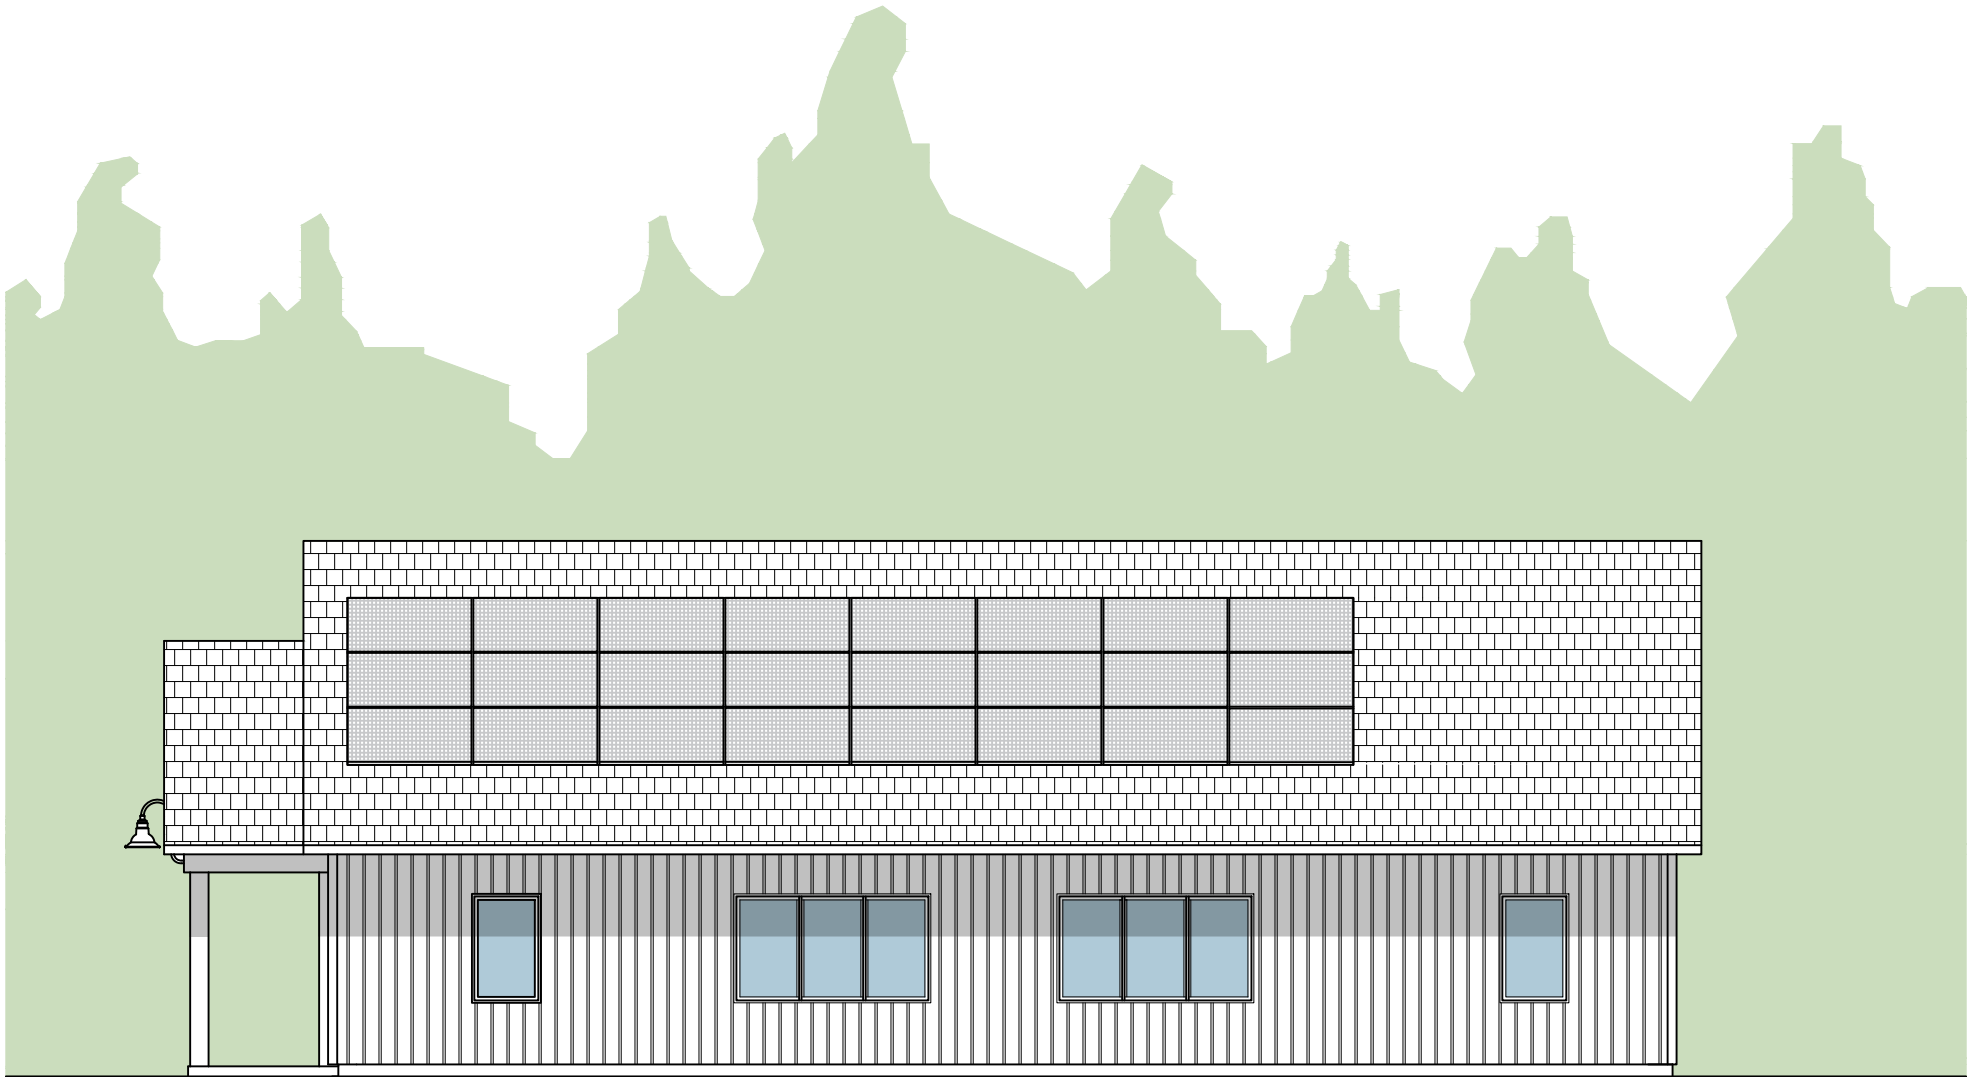

First Floor Plan

1494 square feet (26'-8"x56'-0")

**JUST
HOUSING**

Evergreen West

just-housing.org | info@just-housing.org | 218-722-4323 | Just Housing SBC c 2022

Floor Plan

**JUST
HOUSING**

Evergreen West

East Elevation

just-housing.org | info@just-housing.org | 218-722-4323 | Just Housing SBC c 2022

**JUST
HOUSING**

Evergreen West

South Elevation

just-housing.org | info@just-housing.org | 218-722-4323 | Just Housing SBC c 2022