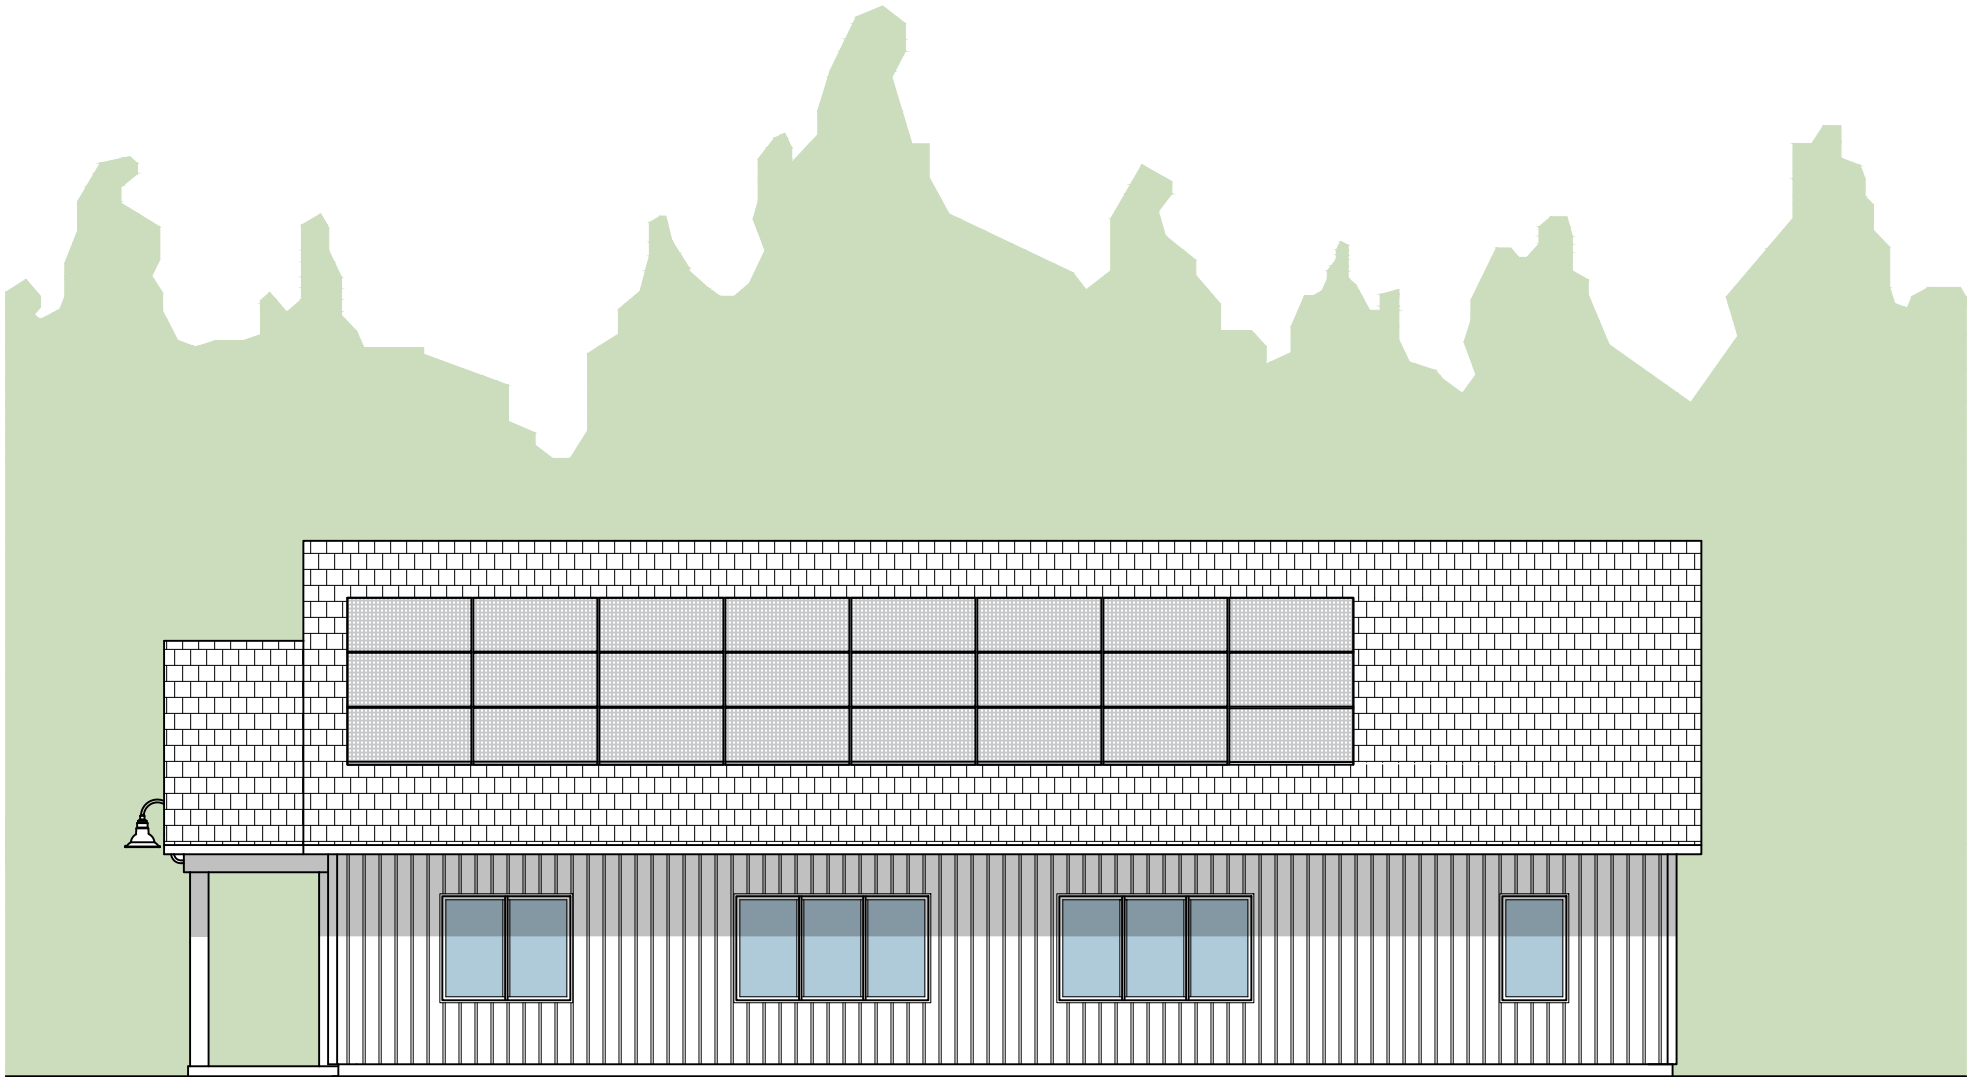

First Floor Plan

1494 square feet (26'-8"x56'-0")

**JUST
HOUSING**

Evergreen West

just-housing.org | info@just-housing.org | 218-722-4323 | Just Housing SBC c 2022

Floor Plan

**JUST
HOUSING**

Evergreen West

East Elevation

just-housing.org | info@just-housing.org | 218-722-4323 | Just Housing SBC c 2022

**JUST
HOUSING**

Evergreen West

South Elevation

just-housing.org | info@just-housing.org | 218-722-4323 | Just Housing SBC c 2022