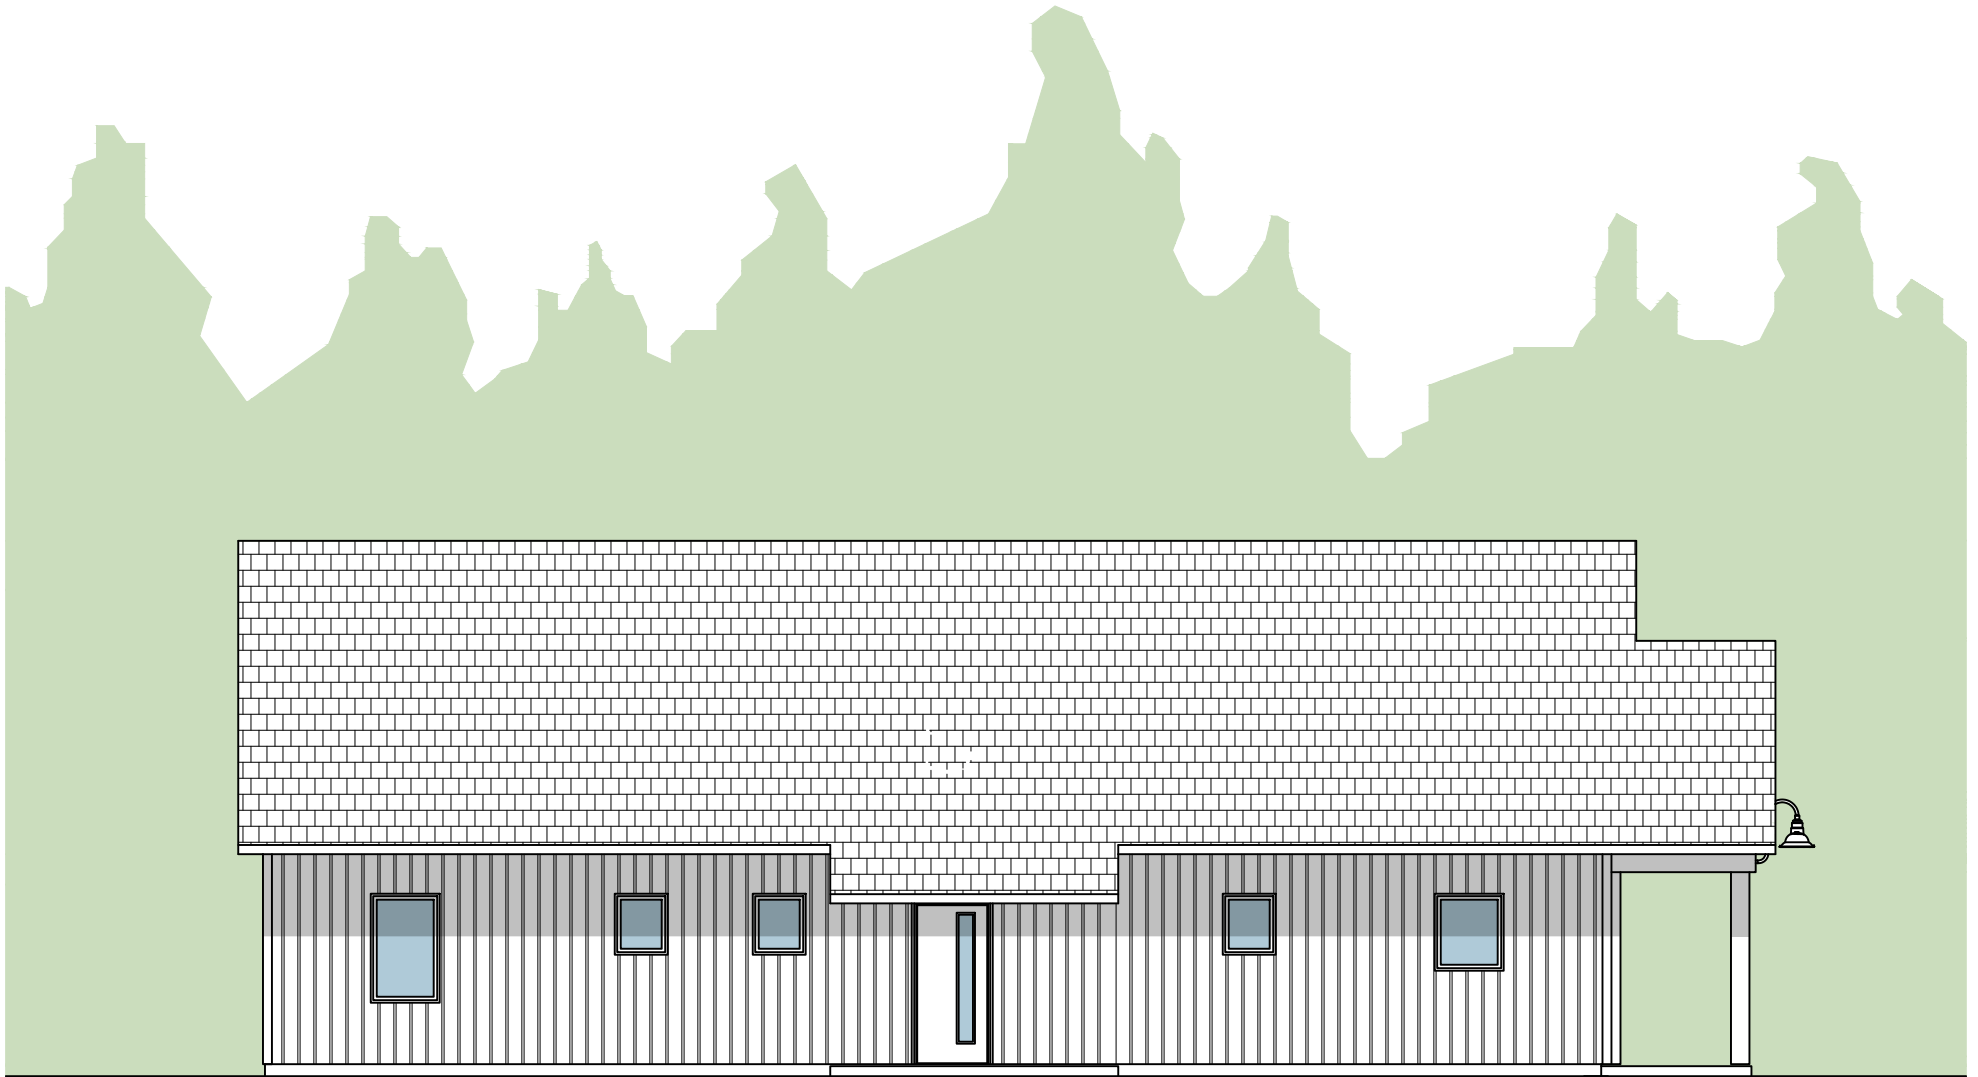

First Floor Plan

1494 square feet (26'-8"x56'-0")

**JUST
HOUSING**

Evergreen West

just-housing.org | info@just-housing.org | 218-722-4323 | Just Housing SBC c 2022

Floor Plan

**JUST
HOUSING**

Evergreen West

East Elevation

just-housing.org | info@just-housing.org | 218-722-4323 | Just Housing SBC c 2022

**JUST
HOUSING**

Evergreen West

South Elevation

just-housing.org | info@just-housing.org | 218-722-4323 | Just Housing SBC c 2022

**JUST
HOUSING**

Evergreen West

West Elevation

just-housing.org | info@just-housing.org | 218-722-4323 | Just Housing SBC c 2022

**JUST
HOUSING**

Evergreen West

North Elevation

just-housing.org | info@just-housing.org | 218-722-4323 | Just Housing SBC c 2022