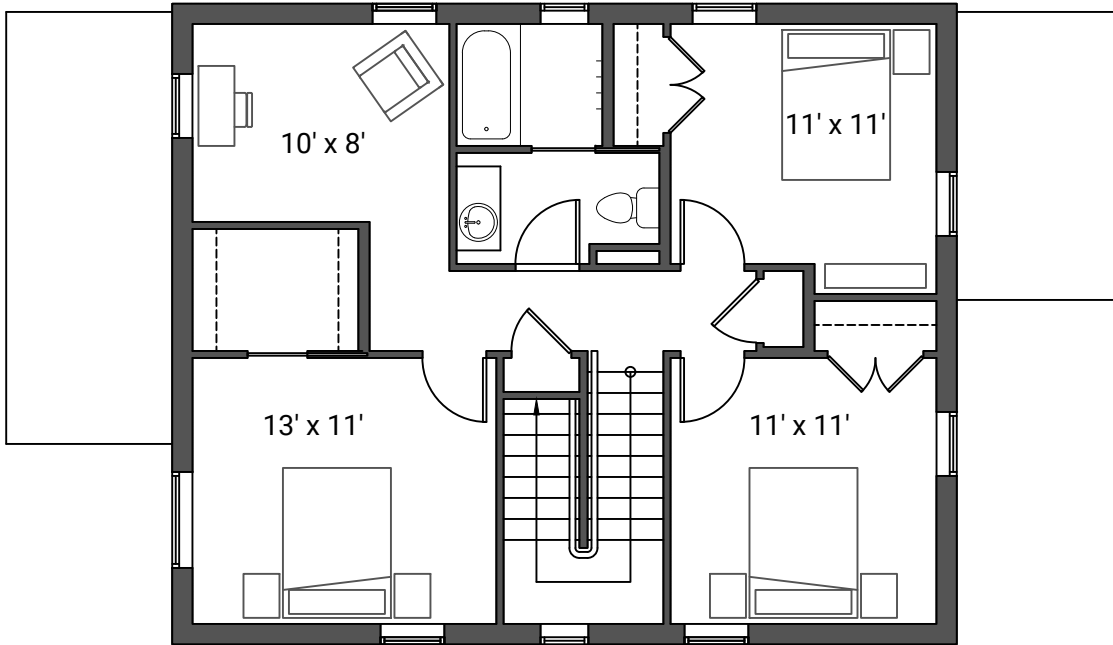

**JUST
HOUSING**

Spring House North

West Elevation

just-housing.org | info@just-housing.org | 218-722-4323 | Just Housing SBC c 2022

Spring House West Floor Plan

just-housing.org | info@just-housing.org
218-722-4323 | Just Housing SBC c 2022

Second Floor Plan

870 square feet (26'-8"x32'-8")

First Floor Plan

870 square feet (26'-8"x32'-8")

**JUST
HOUSING**

**JUST
HOUSING**

Spring House West

East Elevation