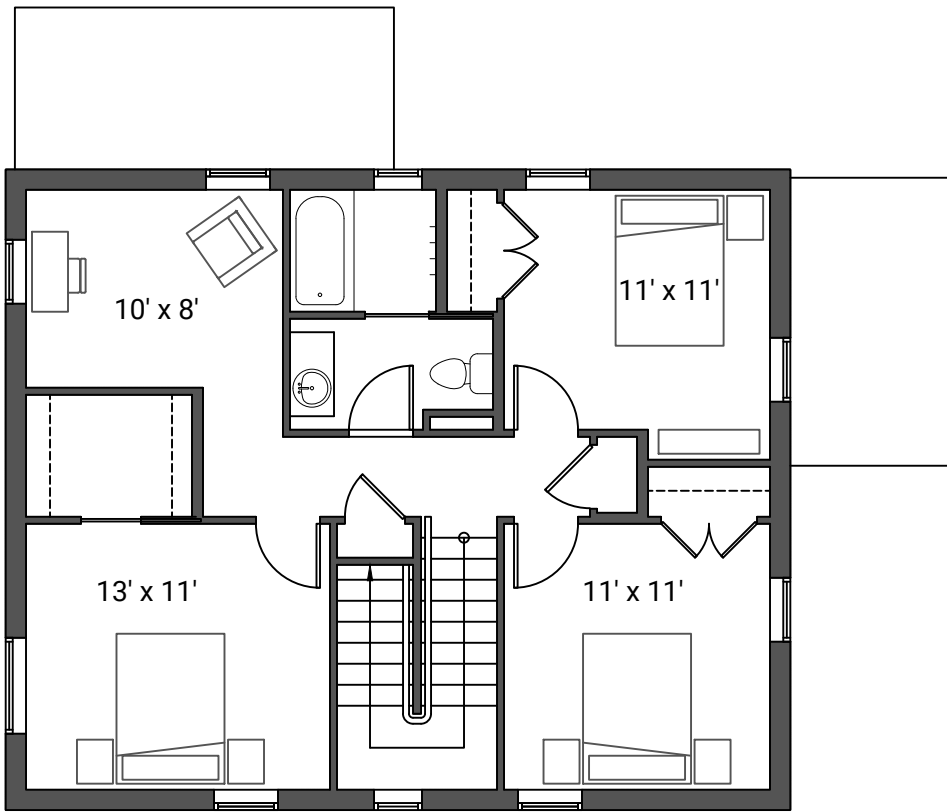

Spring House North Floor Plan

just-housing.org | info@just-housing.org
218-722-4323 | Just Housing SBC c 2022

Second Floor Plan

870 square feet (26'-8"x32'-8")

First Floor Plan

870 square feet (26'-8"x32'-8")

**JUST
HOUSING**

**JUST
HOUSING**

Spring House North

North Elevation

just-housing.org | info@just-housing.org | 218-722-4323 | Just Housing SBC c 2022

**JUST
HOUSING**

Spring House North

East Elevation

Second Floor Plan

870 square feet (26'-8"x32'-8")

First Floor Plan

870 square feet (26'-8"x32'-8")

**JUST
HOUSING**

**JUST
HOUSING**

Spring House West

East Elevation