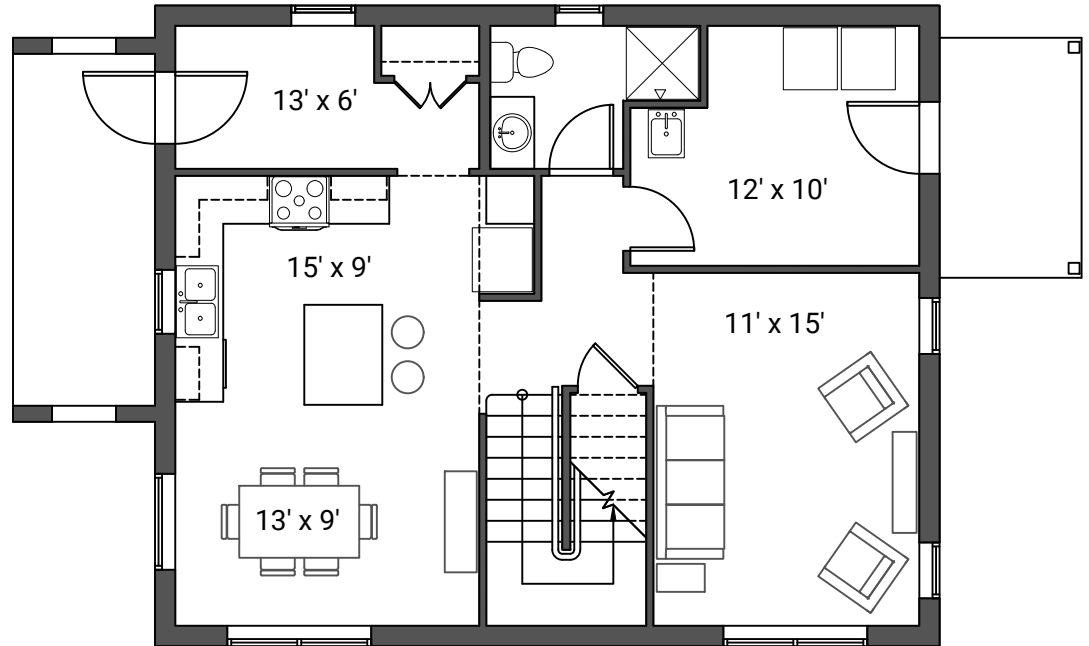

**JUST
HOUSING**

Spring House North

West Elevation

just-housing.org | info@just-housing.org | 218-722-4323 | Just Housing SBC c 2022

Spring House West Floor Plan

just-housing.org | info@just-housing.org
218-722-4323 | Just Housing SBC c 2022

Second Floor Plan

870 square feet (26'-8"x32'-8")

First Floor Plan

870 square feet (26'-8"x32'-8")

**JUST
HOUSING**

**JUST
HOUSING**

Spring House West

East Elevation