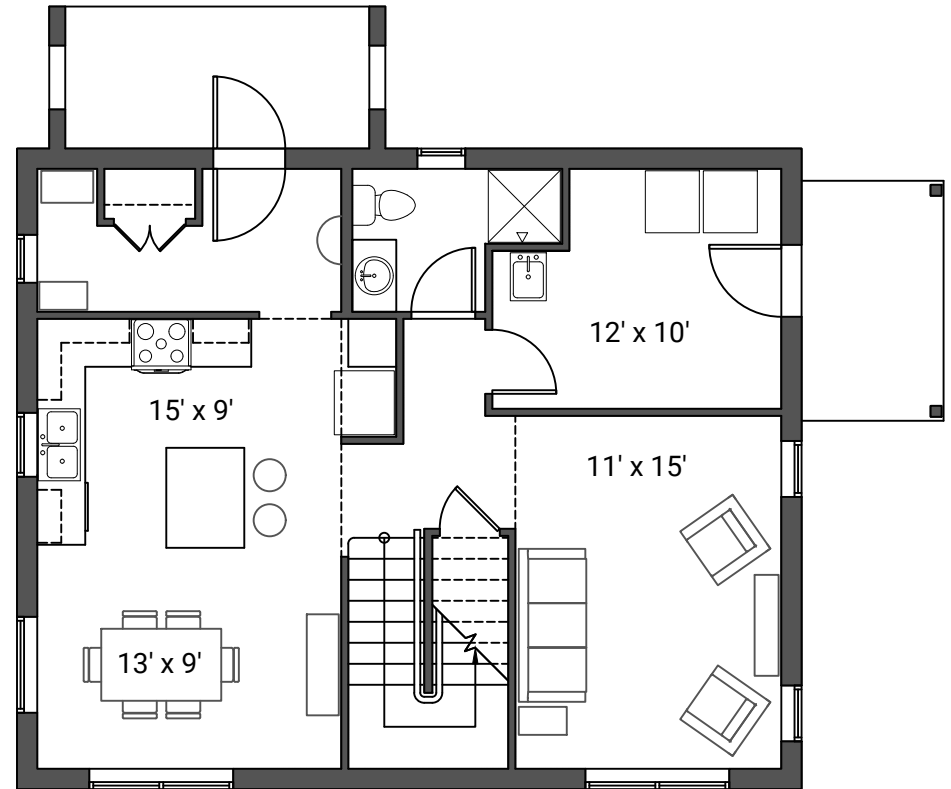

Spring House North Floor Plan

just-housing.org | info@just-housing.org
218-722-4323 | Just Housing SBC c 2022

Second Floor Plan

870 square feet (26'-8"x32'-8")

First Floor Plan

870 square feet (26'-8"x32'-8")

**JUST
HOUSING**

**JUST
HOUSING**

Spring House North

North Elevation

just-housing.org | info@just-housing.org | 218-722-4323 | Just Housing SBC c 2022

**JUST
HOUSING**

Spring House North

East Elevation

Second Floor Plan

870 square feet (26'-8"x32'-8")

First Floor Plan

870 square feet (26'-8"x32'-8")

**JUST
HOUSING**

**JUST
HOUSING**

Spring House West

East Elevation