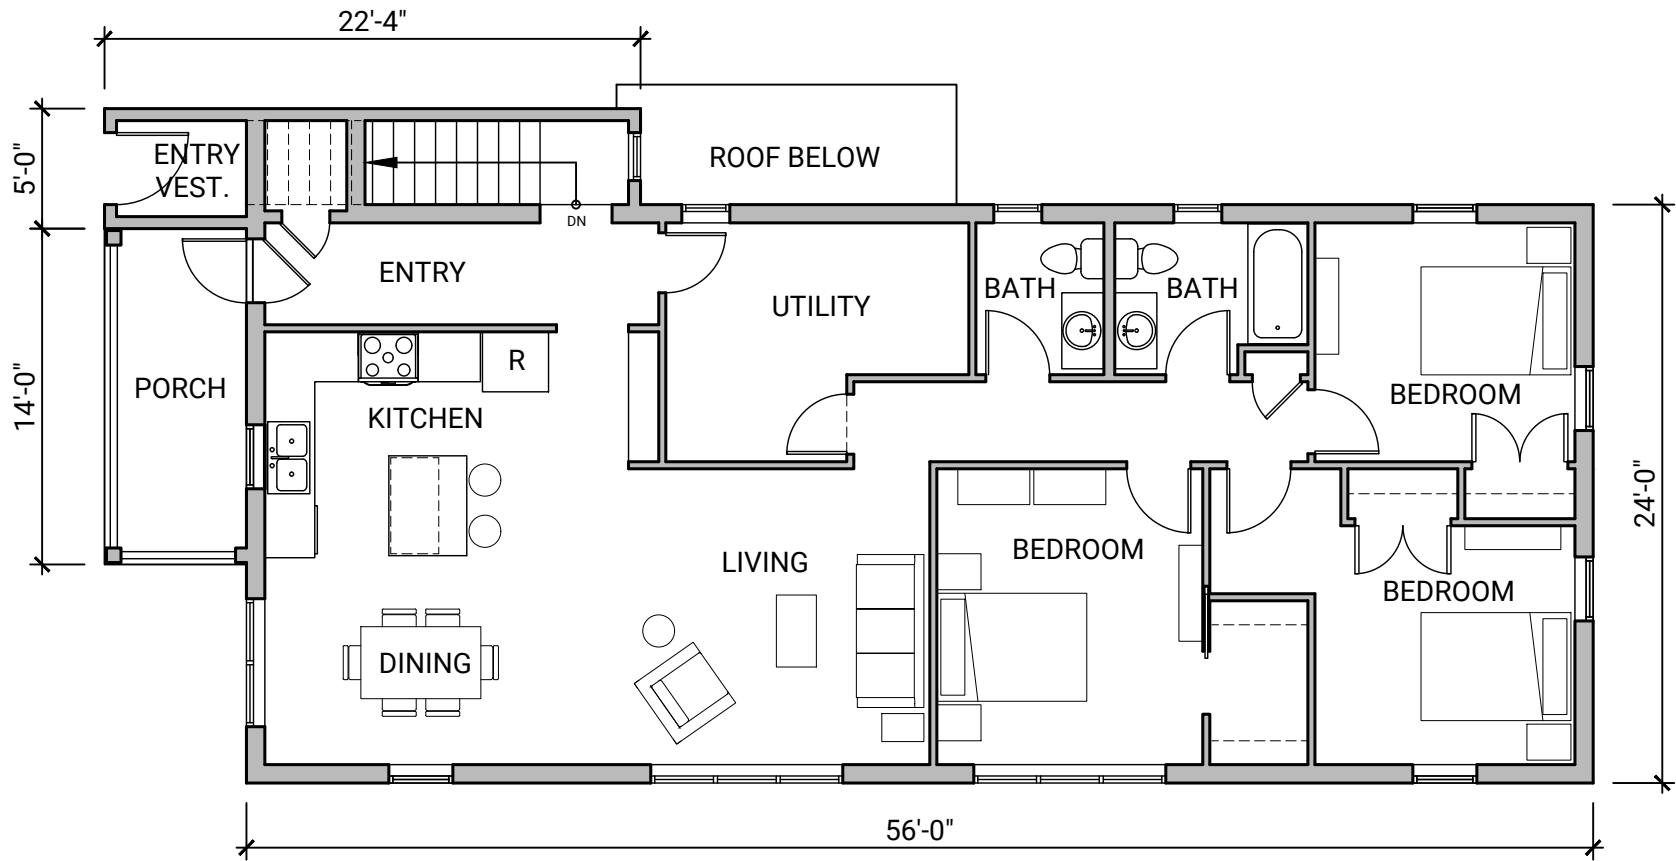

Lower Unit

1344 square feet

**JUST
HOUSING**

Evergreen Duo

just-housing.org | info@just-housing.org | 218-722-4323 | Just Housing SBC c 2023

Floor Plan

Upper Unit

1447 square feet

**JUST
HOUSING**

Evergreen Duo

just-housing.org | info@just-housing.org | 218-722-4323 | Just Housing SBC c 2023

Floor Plan

**JUST
HOUSING**

Evergreen Duo

West Elevation

just-housing.org | info@just-housing.org | 218-722-4323 | Just Housing SBC c 2023