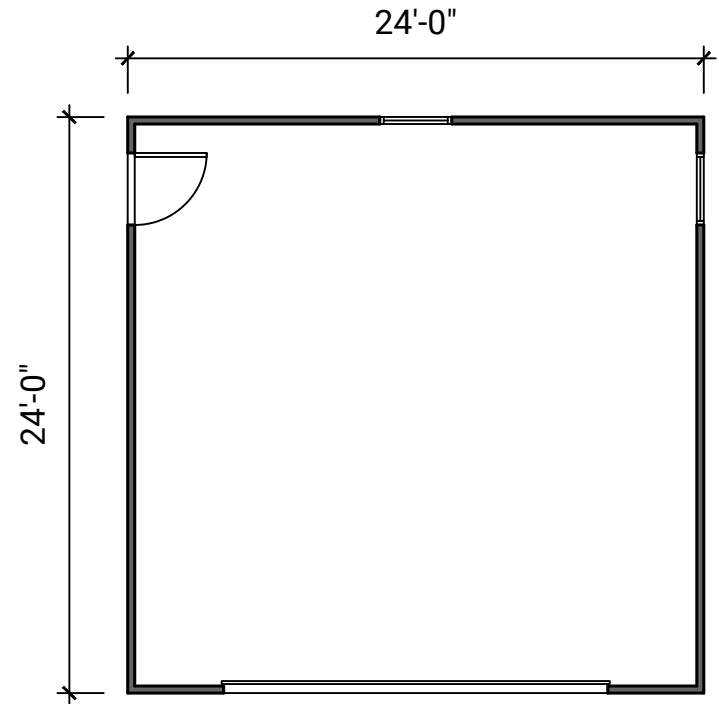

Left Elevation

Front Elevation

Floor Plan
576 square feet

JUST
HOUSING

Two Car Garage

just-housing.org | info@just-housing.org | 218-722-4323 | Just Housing SBC c 2021

Back Elevation

Right Elevation