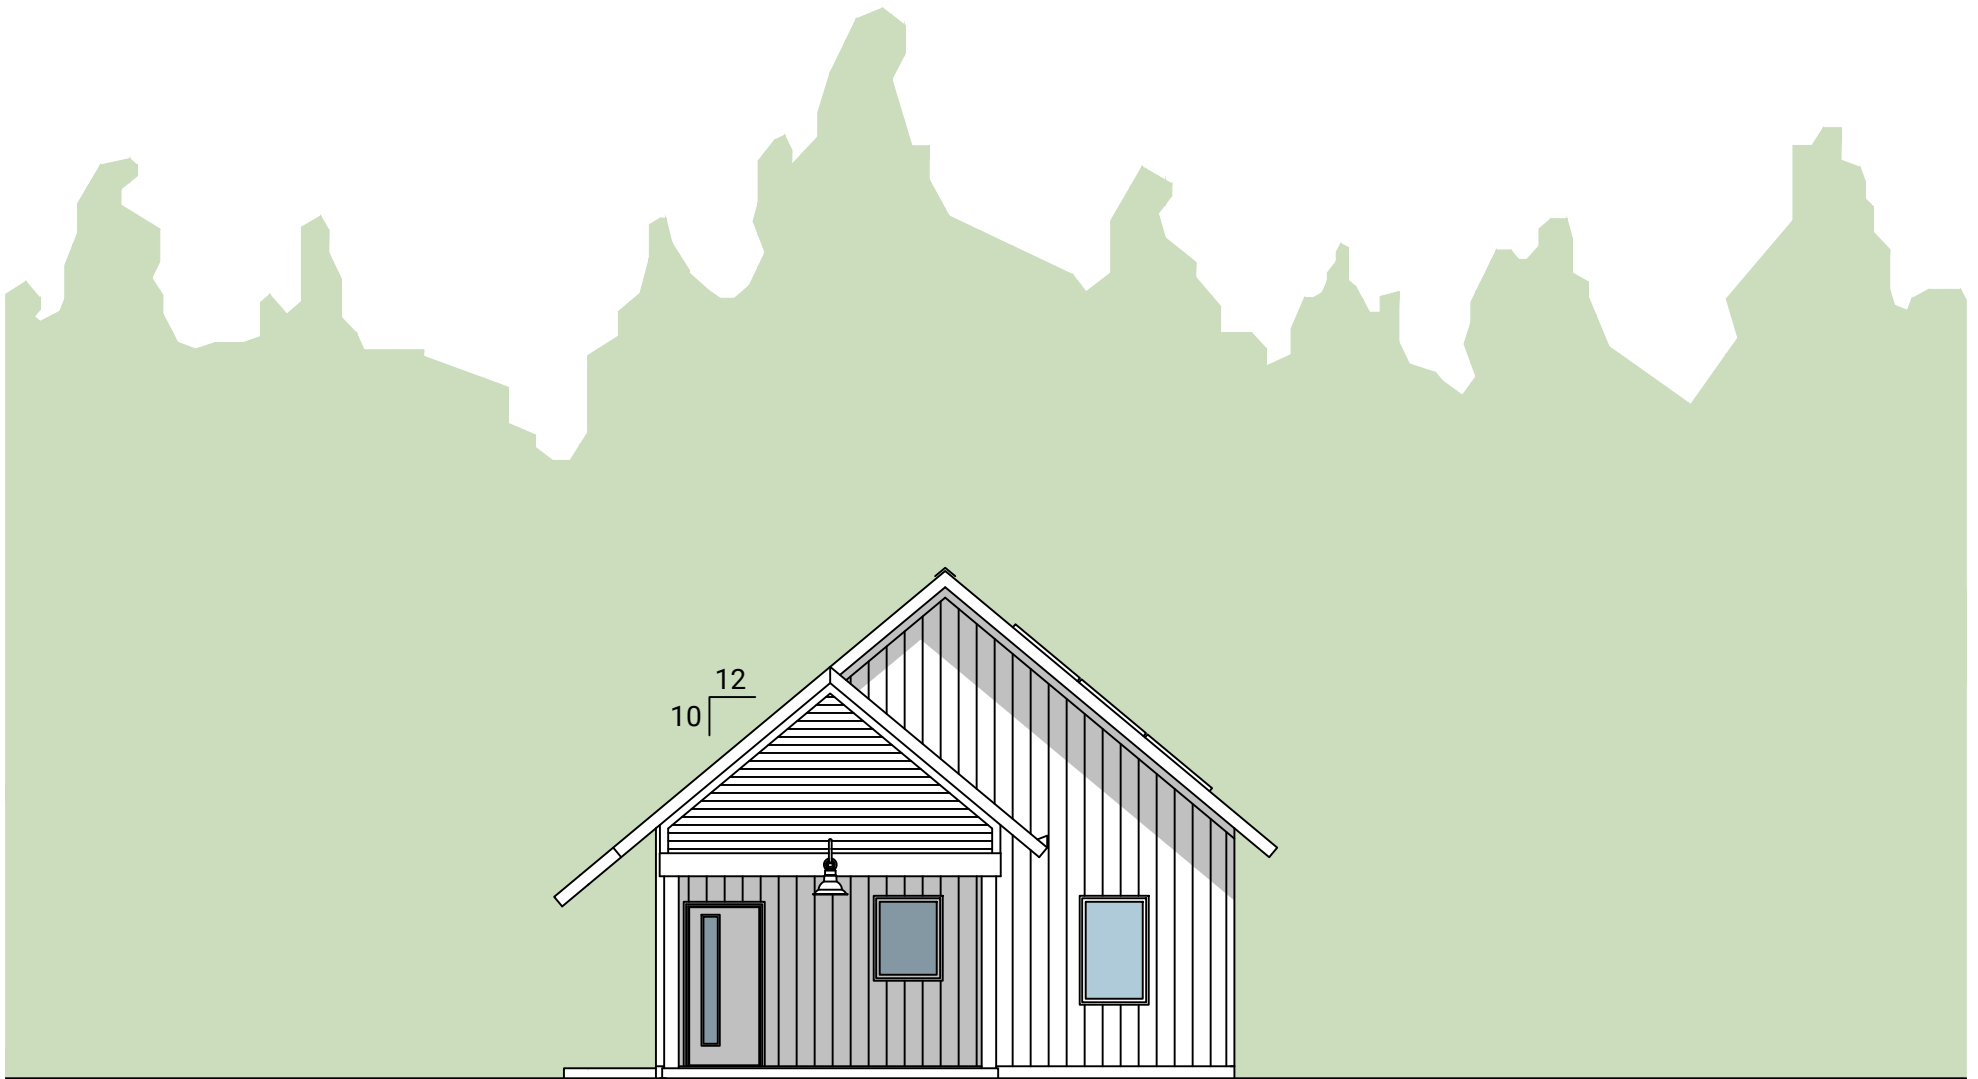

First Floor Plan

1344 square feet

JUST HOUSING

Evergreen 24

just-housing.org | info@just-housing.org | 218-722-4323 | Just Housing SBC c 2023

Floor Plan

**JUST
HOUSING**

Evergreen 24

West Elevation

just-housing.org | info@just-housing.org | 218-722-4323 | Just Housing SBC c 2023

**JUST
HOUSING**

Evergreen 24

South Elevation

just-housing.org | info@just-housing.org | 218-722-4323 | Just Housing SBC c 2023

North Elevation