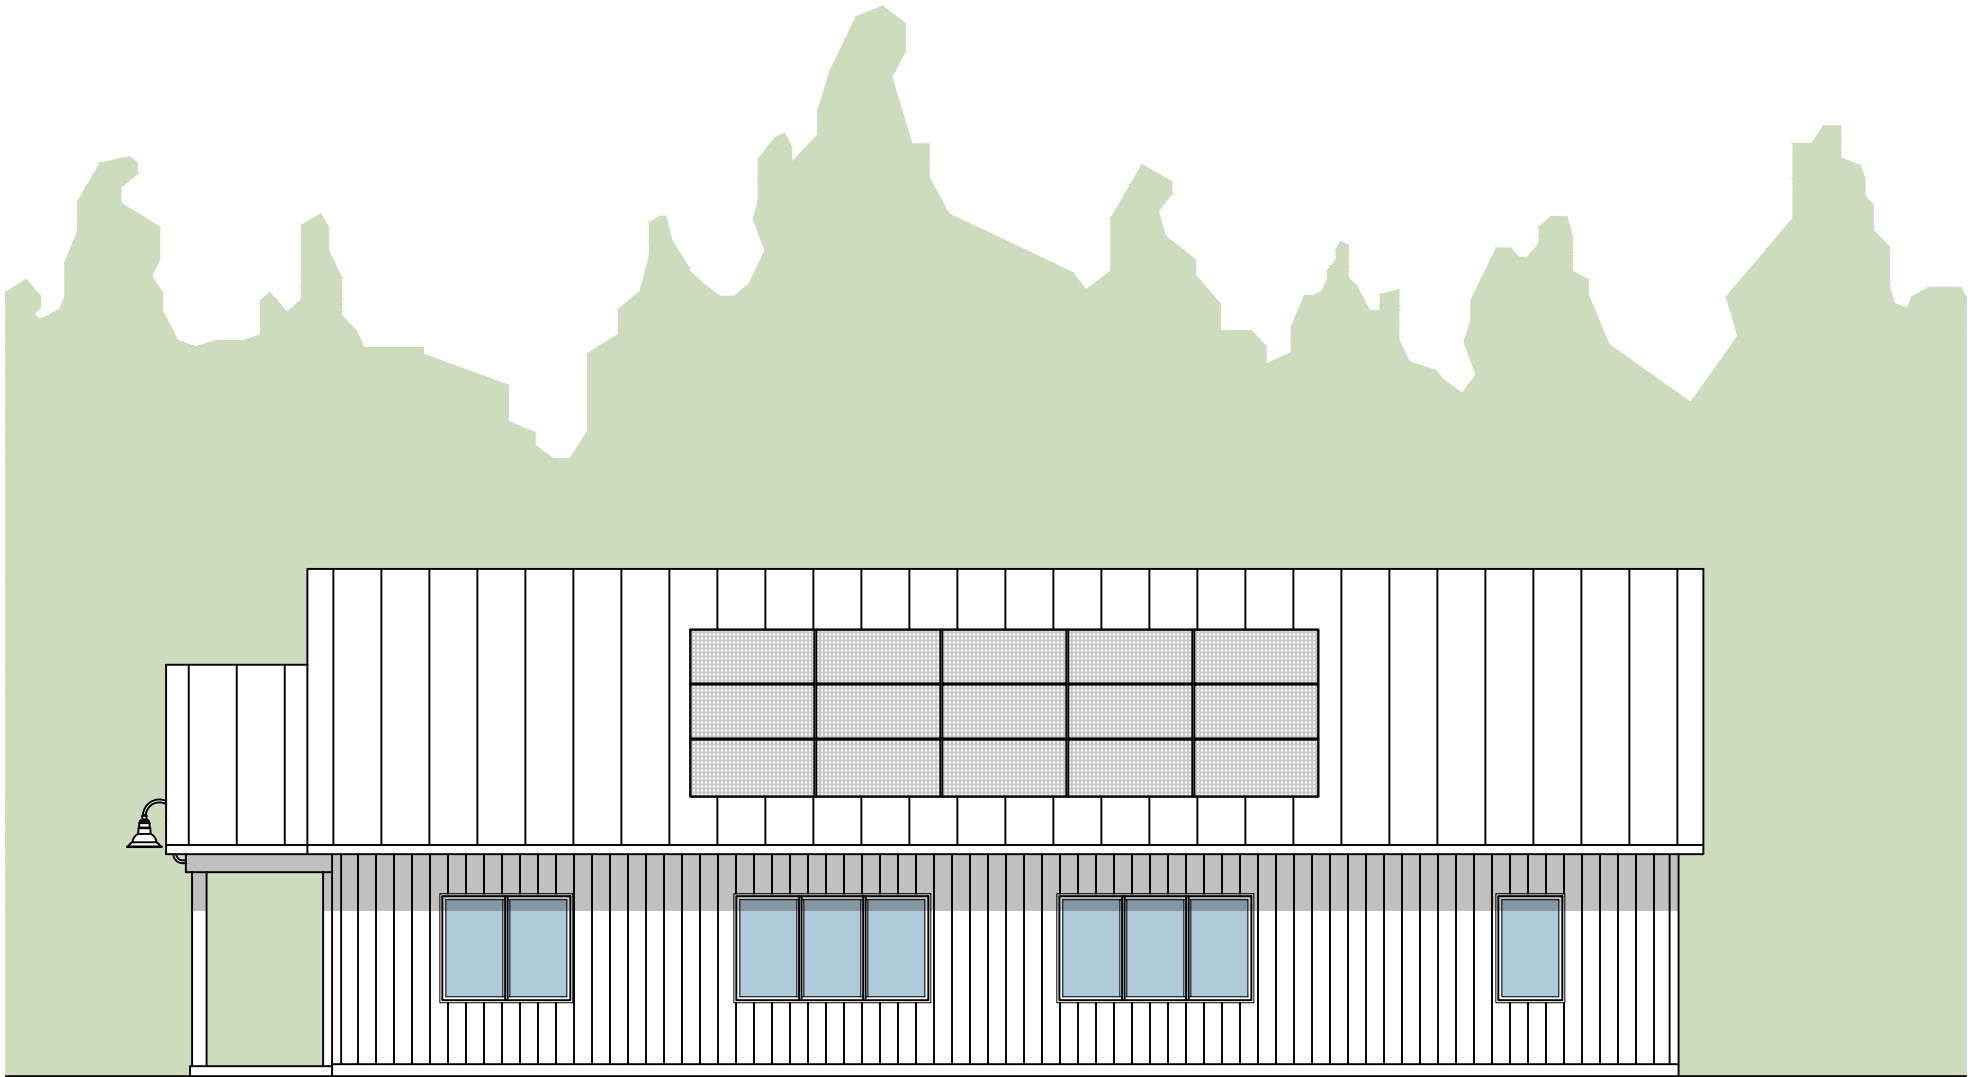

First Floor Plan

1344 square feet

JUST HOUSING

Evergreen 24

just-housing.org | info@just-housing.org | 218-722-4323 | Just Housing SBC c 2023

Floor Plan

**JUST
HOUSING**

Evergreen 24

West Elevation

just-housing.org | info@just-housing.org | 218-722-4323 | Just Housing SBC c 2023

**JUST
HOUSING**

Evergreen 24

South Elevation

just-housing.org | info@just-housing.org | 218-722-4323 | Just Housing SBC c 2023

North Elevation